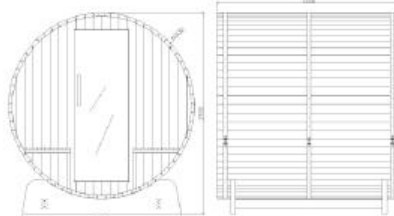

EXTERIOR TRADITIONAL AND IR SAUNAS

TR648

6*4*8 | 4 person-20AMP
Plug and Play model

TR4515

4.5+1.5 | 4 person
waterproof for outdoors

TR5515

5.5+1.5 | 6 person
waterproof for outdoors

INFRARED CLASSIC COLLECTION