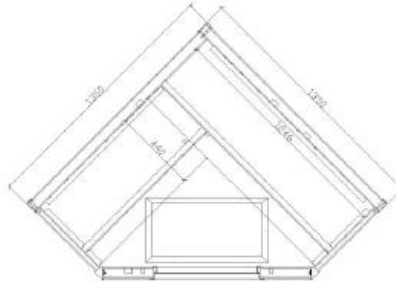

5009C

3 person corner – 15 amp
53.2*53.2*76.3"