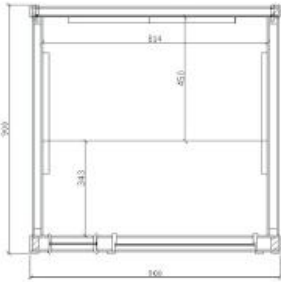

1009

1 person – 15 amp
35.4*35.4*76.3"

2009

2 person – 15 amp
47.2*41.3*76.3"

3009

3 person – 15 amp
61*43.3*76.3"

4009

4 person – 20 amp
68.9*47.2*76.3"