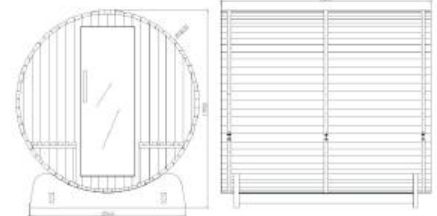

EXTERIOR TRADITIONAL AND IR SAUNAS

TR648

6*4*8 | 4 person-20AMP
Plug and Play model

TR4515

4.5+1.5 | 4 person
waterproof for outdoors

TR5515

5.5+1.5 | 6 person
waterproof for outdoors

INFRARED CLASSIC COLLECTION