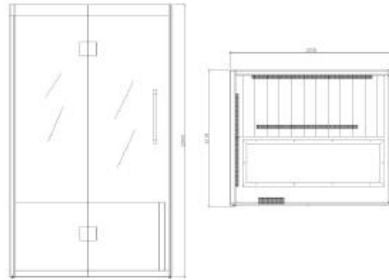

5009C

3 person corner – 15 amp
53.2*53.2*76.3"

8009 Combo

3 person – IR 15 amp
59.06*43.31*81.1"
***Sauna heater req'd. – sold sep.**

EURO STYLE COLLECTION

2209 E/S
3 person – 15 amp
51.2*41.6*74.8"

6009
2-3 person-15amp
52*41.6*74.8"