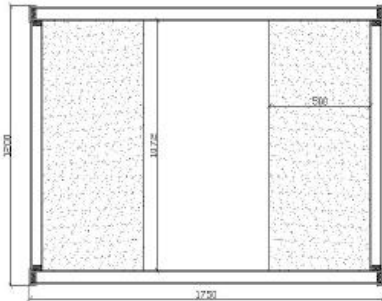

1009

1 person – 15 amp
35.4*35.4*76.3"

2009

2 person – 15 amp
47.2*41.3*76.3"

3009

3 person – 15 amp
61*43.3*76.3"

4009

4 person – 20 amp
68.9*47.2*76.3"