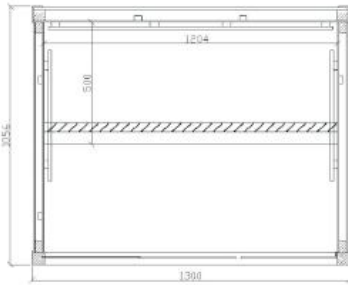

5009C

3 person corner – 15 amp
53.2*53.2*76.3"

8009 Combo

3 person – IR 15 amp
59.06*43.31*81.1"
***Sauna heater req'd. – sold sep.**

EURO STYLE COLLECTION

2209 E/S
3 person – 15 amp
51.2*41.6*74.8"

6009
2-3 person-15amp
52*41.6*74.8"