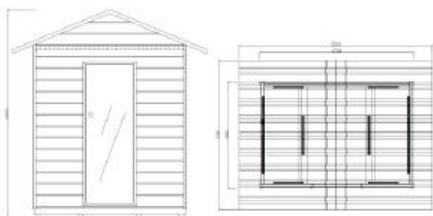

EXTERIOR TRADITIONAL AND IR SAUNAS

TR648

6*4*8 | 4 person-20AMP
Plug and Play model

TR4515

4.5+1.5 | 4 person
waterproof for outdoors

TR5515

5.5+1.5 | 6 person
waterproof for outdoors

INFRARED CLASSIC COLLECTION