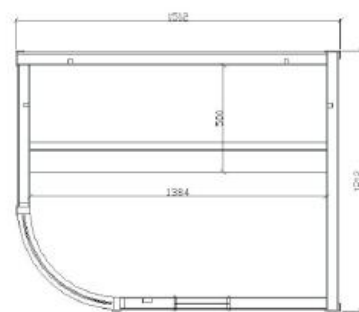

8009 Combo

3 person – IR 15 amp
59.06*43.31*81.1"
*Sauna heater req'd. – sold sep.