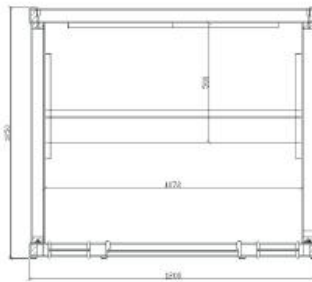

1009

1 person – 15 amp
35.4*35.4*76.3"

2009

2 person – 15 amp
47.2*41.3*76.3"

3009

3 person – 15 amp
61*43.3*76.3"

4009

4 person – 20 amp
68.9*47.2*76.3"