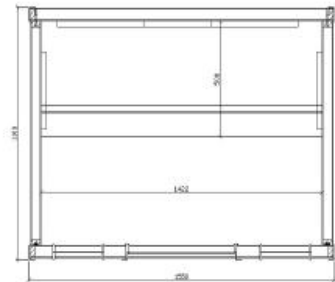

1009

1 person – 15 amp
35.4*35.4*76.3"

2009

2 person – 15 amp
47.2*41.3*76.3"

3009

3 person – 15 amp
61*43.3*76.3"

4009

4 person – 20 amp
68.9*47.2*76.3"