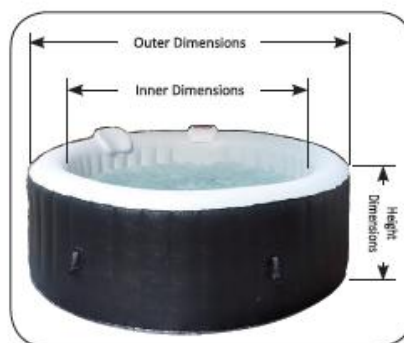

Round Series

Item no.	TR050017	TR050018
Outer Dimensions	1.80mx0.65mH	2.08mx0.65mH
Inner Dimensions	1.40mx1.40m	1.60mx1.60m
Seating capacity	2-4 person	4-6 person
Water capacity	Approx.800L/211 gallon	Approx.1000L/220 gallon
Number of air jet	110 X ϕ 3 mm	130 X ϕ 3 mm
Top Lid	Laminated PVC	Laminated PVC
Spa pool material	Laminated PVC/Durable PVC	Laminated PVC/Durable PVC
Weight	24kgs.dry; 824kgs filled with water	26kgs.dry;1028kgs filled with water
Accessories	Filter cartridge, Ground cloth, Repair kit	
Control system	220-240V 50Hz(EU) / 110-120V 60Hz (US)	
Heater	1200W/1.63HP	
Air blower	600W/0.81HP	
Filter pump	AC12V, 50Hz 30W, 1880L/420gallon/H	
Power cable length	3.3 M / 10.8feet	
Warranty	6 months for spa pool,12 months for electronic parts	

Optional Colors

Dimensions