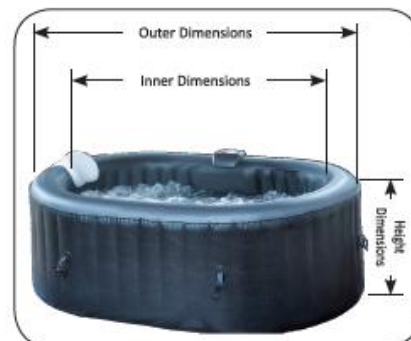

Oval Series

Item no.	TR050012
Outer Dimensions	1.90mx1.20mx0.65m
Inner Dimensions	1.50mx0.80m
Seating capacity	1-2 person
Water capacity	Approx.550L/121 gallon
Number of air jet	100 X ϕ 3 mm
Top Lid	Laminated PVC
Spa pool material	Laminated PVC/Durable PVC
Weight	22kgs.dry; 570kgs filled with water
Accessories	Filter cartridge, Ground cloth, Repair kit, Side drink supporter
Control system	220-240V 50Hz(EU) / 110-120V 60Hz (US)
Heater	1200W/1.63HP
Air blower	600W/0.81HP
Filter pump	AC12V, 50Hz 30W, 1880L/420gallon/H
Power cable length	3.3 M / 10.8feet
Warranty	6 months for spa pool,12 months for electronic parts

Optional Colors

Dimensions

Standard Accessories