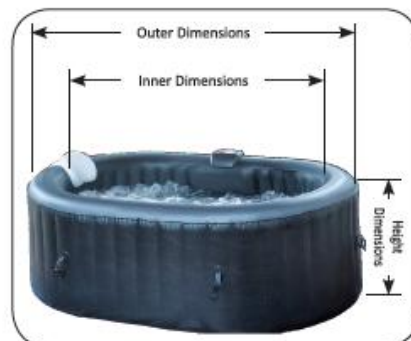

Oval Series

Item no.	TR050012
Outer Dimensions	1.90mx1.20mx0.65m
Inner Dimensions	1.50mx0.80m
Seating capacity	1-2 person
Water capacity	Approx.550L/121 gallon
Number of air jet	100 X ϕ 3 mm
Top Lid	Laminated PVC
Spa pool material	Laminated PVC/Durable PVC
Weight	22kgs.dry; 570kgs filled with water
Accessories	Filter cartridge, Ground cloth, Repair kit, Side drink supporter
Control system	220-240V 50Hz(EU) / 110-120V 60Hz (US)
Heater	1200W/1.63HP
Air blower	600W/0.81HP
Filter pump	AC12V, 50Hz 30W, 1880L/420gallon/H
Power cable length	3.3 M / 10.8feet
Warranty	6 months for spa pool,12 months for electronic parts

Optional Colors

Dimensions

Standard Accessories