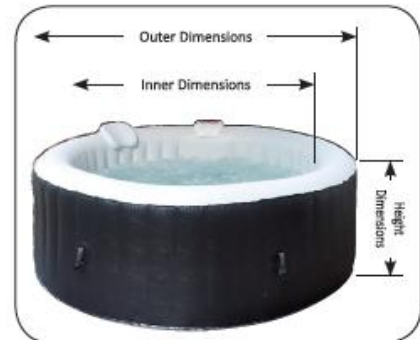

Large Round Series

Item no.	TR050014
Outer Dimensions	2.40x0.65m
Inner Dimensions	2.00mx2.00m
Seating capacity	6-8 person
Water capacity	Approx.1324L/350 gallon
Number of air jet	150 X φ 3 mm
Top Lid	Laminated PVC with alu.foil
Spa pool material	Laminated PVC/Durable PVC
Weight	36kgs.Dry;1360kgs filled with water
Accessories	Filter cartridge pack x2, Ground cloth, Repair kit, Pressure gauge
Control system	220-240V 50Hz(EU) / 110-120V 60Hz (US)
Heater	1800W/2.45HP
Air blower	600W/0.81HP
Filter pump	AC12V, 50Hz 30W, 1880L/420gallon/H
Power cable length	3.3 M / 10.8feet
Warranty	6 months for spa pool,12 months for electronic parts

Optional Colors

Dimensions