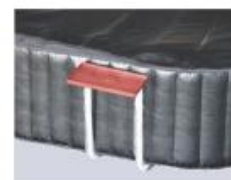

Optional Colors

Dimensions

Standard Accessories

Repair Kit

Ground Sheet

Inflation Hose

Filter

Side Drink Supporters