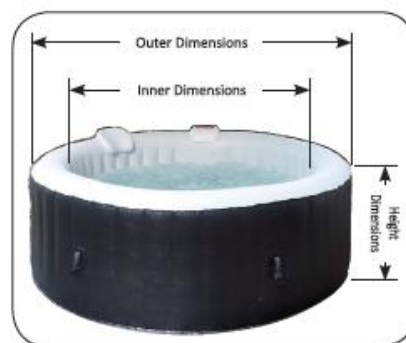

Round Series

Item no.	TR050017	TR050018
Outer Dimensions	1.80mx0.65mH	2.08mx0.65mH
Inner Dimensions	1.40mx1.40m	1.60mx1.60m
Seating capacity	2-4 person	4-6 person
Water capacity	Approx.800L/211 gallon	Approx.1000L/220 gallon
Number of air jet	110 X ϕ 3 mm	130 X ϕ 3 mm
Top Lid	Laminated PVC	Laminated PVC
Spa pool material	Laminated PVC/Durable PVC	Laminated PVC/Durable PVC
Weight	24kgs.dry; 824kgs filled with water	26kgs.dry;1028kgs filled with water
Accessories	Filter cartridge, Ground cloth, Repair kit	
Control system	220-240V 50Hz(EU) / 110-120V 60Hz (US)	
Heater	1200W/1.63HP	
Air blower	600W/0.81HP	
Filter pump	AC12V, 50Hz 30W, 1880L/420gallon/H	
Power cable length	3.3 M / 10.8feet	
Warranty	6 months for spa pool,12 months for electronic parts	

Optional Colors

Dimensions