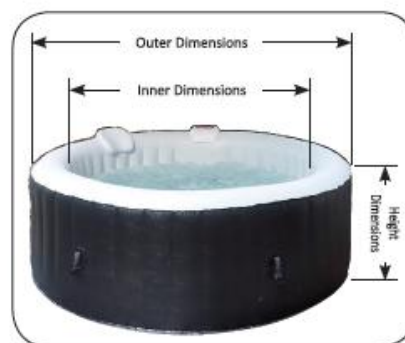

Round Series

Item no.	TR050017	TR050018
Outer Dimensions	1.80mx0.65mH	2.08mx0.65mH
Inner Dimensions	1.40mx1.40m	1.60mx1.60m
Seating capacity	2-4 person	4-6 person
Water capacity	Approx.800L/211 gallon	Approx.1000L/220 gallon
Number of air jet	110 X ϕ 3 mm	130 X ϕ 3 mm
Top Lid	Laminated PVC	Laminated PVC
Spa pool material	Laminated PVC/Durable PVC	Laminated PVC/Durable PVC
Weight	24kgs.dry; 824kgs filled with water	26kgs.dry;1028kgs filled with water
Accessories	Filter cartridge, Ground cloth, Repair kit	
Control system	220-240V 50Hz(EU) / 110-120V 60Hz (US)	
Heater	1200W/1.63HP	
Air blower	600W/0.81HP	
Filter pump	AC12V, 50Hz 30W, 1880L/420gallon/H	
Power cable length	3.3 M / 10.8feet	
Warranty	6 months for spa pool,12 months for electronic parts	

Optional Colors

Dimensions