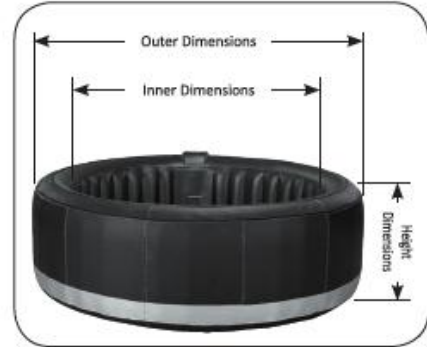

Deluxe Round Series

Item no.	TR050010	TR050011
Outer Dimensions	1.80x0.65m	2.08x0.65m
Inner Dimensions	1.40mx1.40m	1.60mx1.60m
Seating capacity	2-4 person	4-6 person
Water capacity	Approx.800L/211 gallon	Approx.1000L/220 gallon
Number of air jet	130 X ϕ 3 mm	130 X ϕ 3 mm
Top Lid	Synthetic Leather with alu. Film	Synthetic Leather with alu. Film
Spa pool material	Durable PVC	Durable PVC
Weight	28kgs.dry; 828kgs filled with water	32kgs.dry; 1032kgs filled with water
Accessories	Filter cartridge, Ground cloth, Repair kit	
Control system	220-240V 50Hz(EU) / 110-120V 60Hz (US)	
Heater	1200W/1.63HP	
Air blower	600W/0.81HP	
Filter pump	AC12V, 50Hz 30W, 1880L/420gallon/H	
Power cable length	3.3 M / 10.8feet	
Warranty	6 months for spa pool,12 months for electronic parts	

Optional Colors

Dimensions